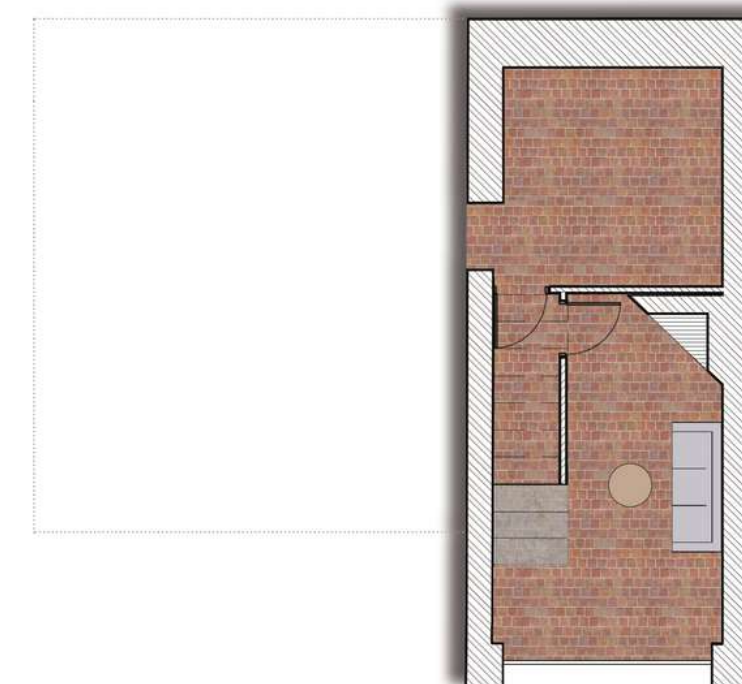

# Vadinella Suite

DOMAINE DE MURTOLI

- a living room on the ground floor with a fireplace, a courtesy area and smart TV, with access to the courtyard terrace and its century-old olive trees,
- upstairs, a large bedroom (200x200 separable bed) with smart TV, a fireplace, and a bathroom with walk-in shower, bathtub and separate toilet,
- a dressing room adjacent to the bedroom.

## VADINELLA SUITE

Located on the courtyard side, the VADINELLA suite offers a total area of 75sqm (807 sqft) as a duplex and will welcome you in the most comfortable and modern atmosphere. Fully air-conditioned, it boasts: